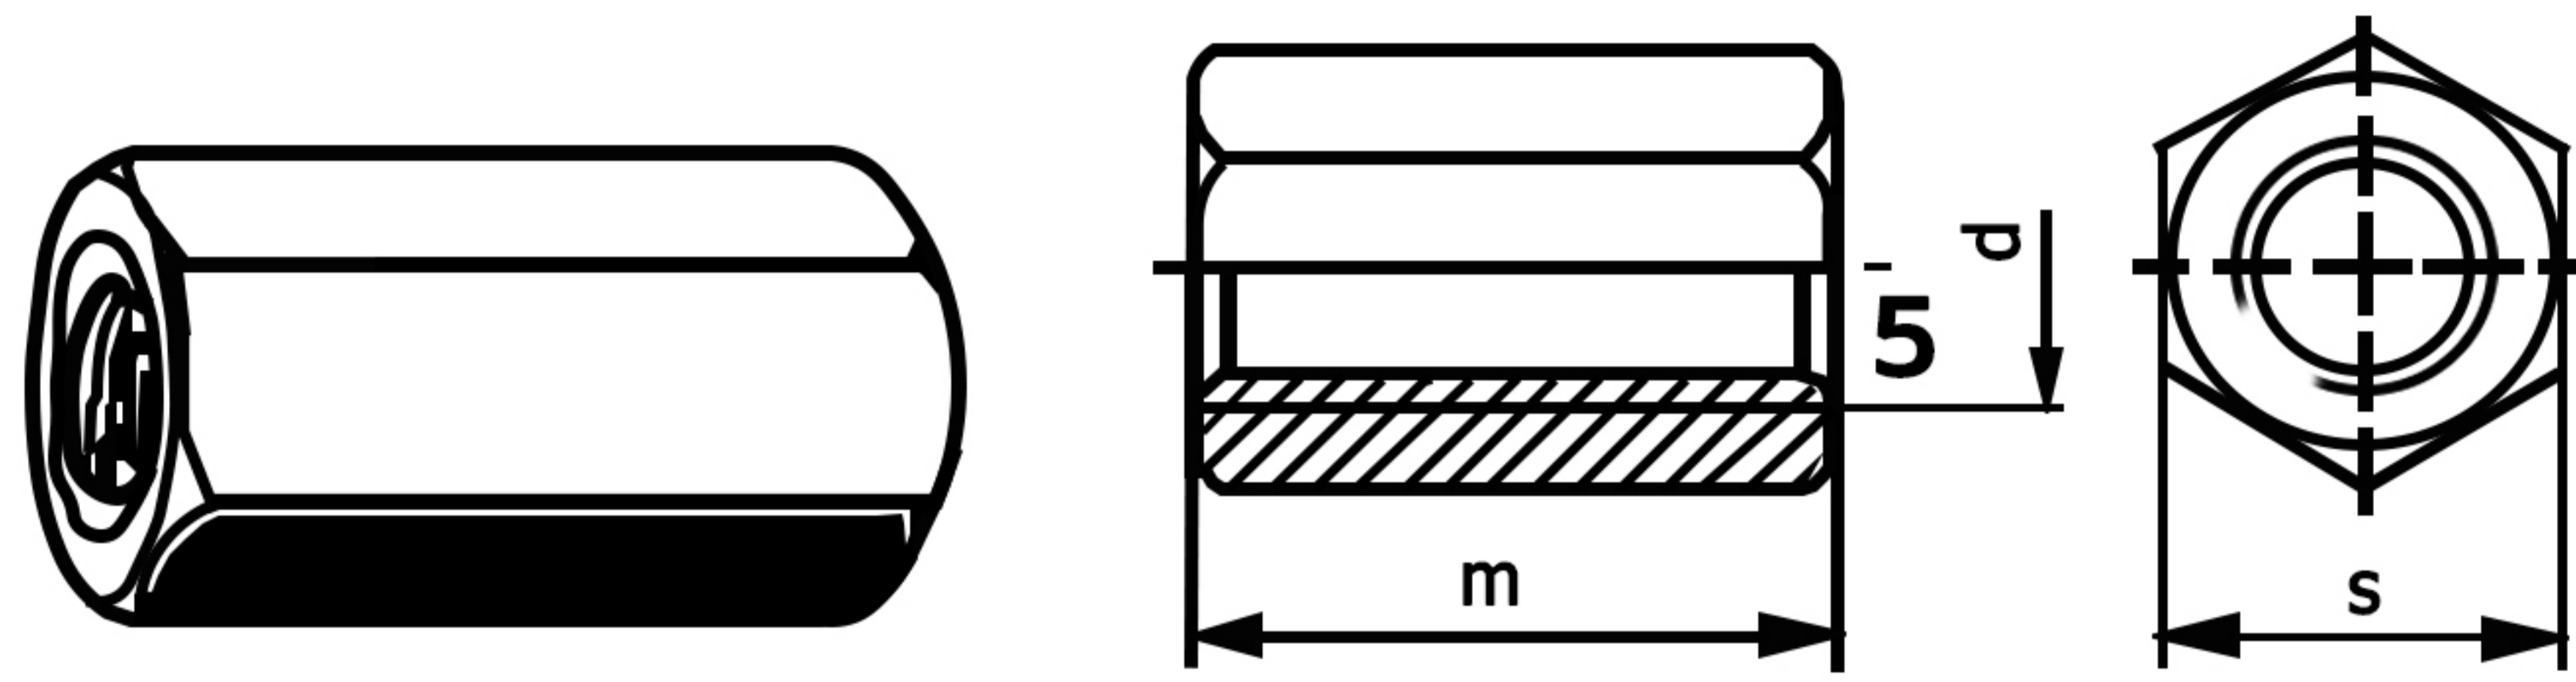

ប៉ូតទំនប់

Hexagon Connection Nuts

STANDARD	
MATERIAL	STEEL
COATING	WHITE ZINC / HDG.
CODE	ARC, ARD
UPDATE	25-04-2012

d (Diameter)	1/4	5/16	3/8	1/2	5/8	M6	M10	M12	M16	M20
p (pitch)	20	18	16	12	11	1.0	1.5	1.75	2.0	2.0
m	38.5	44	44	44	53.9	40	40	40	40	60
s (Width across flat)						10	17	19	24	30
SIZE (អុ)						SIZE (អុ)				
1/4	x	20	x	1.1/2		M6	x	1.0	x	40
5/16	x	18	x	1.3/4		M8	x	1.25	x	40
3/8	x	16	x	1.3/4		M10	x	1.5	x	40
1/2	x	12	x	1.3/4		M12	x	1.75	x	40
5/8	x	11	x	2.1/8		M16	x	2.0	x	40
3/4	x	10	x	2.3/4		M20	x	2.5	x	60
						M24	x	3.0	x	80